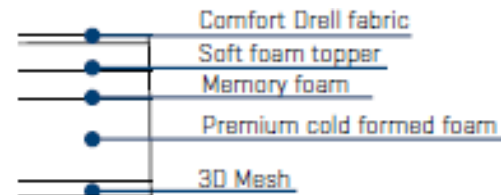

LUXURY COLD FOAM MATTRESS