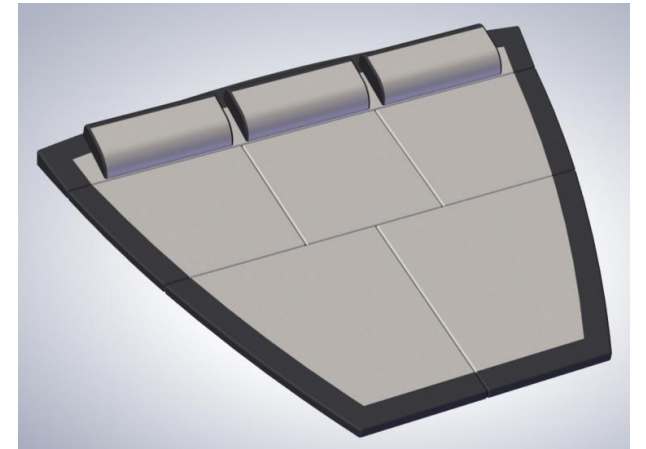

2 Deck Flooring

Bathing platform

Cockpit floor

Side deck

NON- SLIP
GELOCOAT WHITE

NON- SLIP
GELOCOAT WHITE

Notes on our Teak Decking:

- Bavaria Yachts started to convert all teak decks with wood from Myanmar to plantation teak in July 2021.
- Since September 2021, all teak decks at Bavaria Yachts have been made exclusively from FSC®-certified plantation teak.
- The plantation teak used does not come from Myanmar or Asia.
- The origin is Central America. Only wood from legal sources can receive/have an FSC® certificate.
- The plantation teak supplied is selected and is comparable in quality to Myanmar teak.

3.1 Exterior - Cockpit Upholstery

Standard

Maglia

Suntex

Options

Suntex with Diamond Stitching (DS)

3.2 Exterior - Upholstery

Aft section

Cockpit

Foredeck

Example – please check pricelist for other models

3.3 Exterior - Cockpit table and wetbar surfaces

Artificial wood in teak-optic

Surfaces of the exterior table variants and the wetbar are provided with artificial wood.